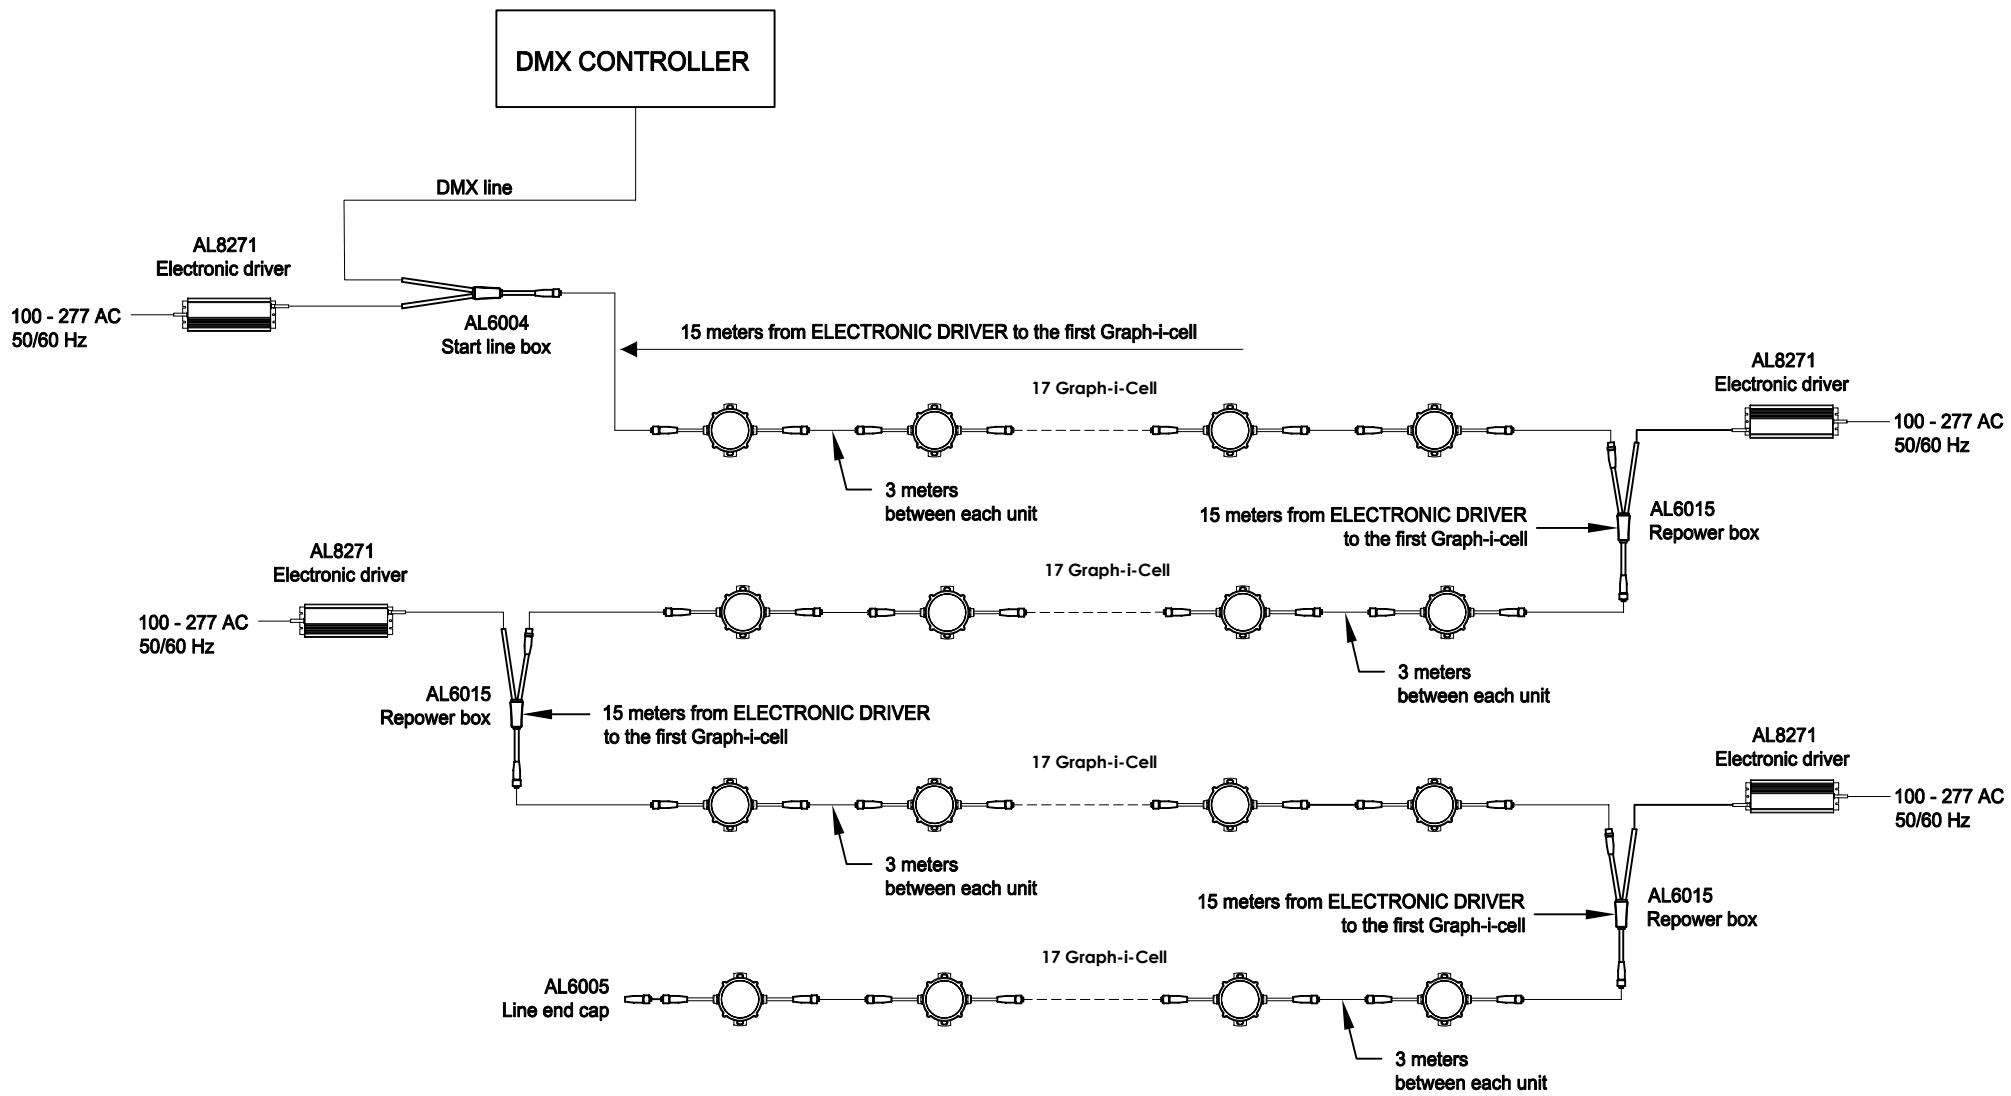

Description : EXAMPLE OF CONFIGURATION WITH DMX-RDM GRAPH-I-CELL

Code :

Scale : 1:5

SHEET 1 OF 1

Revision :

DIMENSIONS ARE IN MILLIMETERS [BRACKETED DIMENSIONS ARE IN INCHES]

Description : EXAMPLE OF CONFIGURATION WITH SELFADDRESSING GRAPH-I-CELL

Code :

Scale : 1:5

SHEET 1 OF 1

Revision :

DIMENSIONS ARE IN MILLIMETERS [BRACKETED DIMENSIONS ARE IN INCHES]

GRIVEN

<http://www.griven.com>